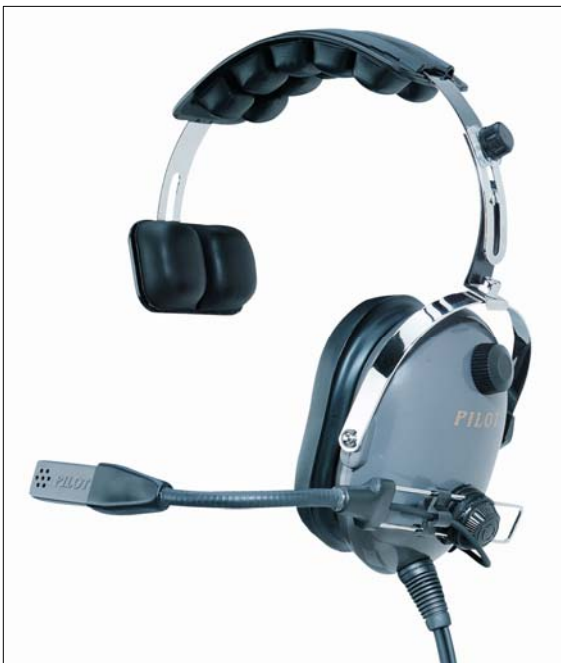

Whisper series lightweight headsets.

W3000 & W5000 dual earpiece

Whisper headsets for two-way communications. Connection to Motorola, Icom and Kenwood hand portable radios (other models available on request). Behind-the-head neckband ensures the headset will not fall off when running or during other physical activities. Rugged build quality for increased durability.

W4000 single earpiece

- Noise cancelling flexi boom microphone ensures clear communication
 - Microphone flicks-up out of the way when not in use
 - Twin earpiece or single earpiece versions
 - Heavy duty cables for excellent durability
 - Easy-to-use in-line PTT (press-to-talk) with cable clip
 - Versions to suit most radios
 - Can be customised to suit individual requirements
- Code: W3000-****(dual earpieces with plastic neckband)
Code: W4000-****(single earpiece with metal neckband)
Code: W5000-****(dual earpieces with metal neckband)

SS1000-Series Single-Sided Heavy Duty Headset.

- Single ear cup with fully adjustable boom microphone
- Heavy duty build for increased durability
- Dynamic or Electret microphone available
- Microphone can be fully rotated to give left or right handed use
- Can be supplied un-terminated
- In-line or cup mounted PTT
- Audio Volume control
- Padded headband for excellent comfort