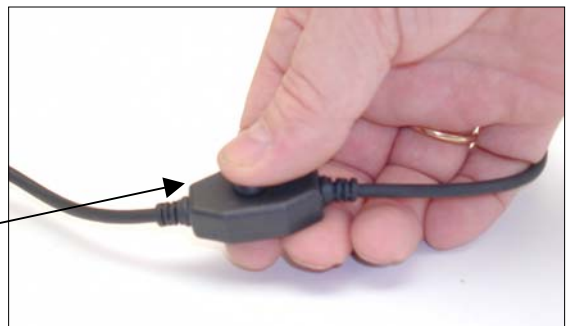

Behind the head neckband on W4000 series.

In-Line PTT on W3000/W4000