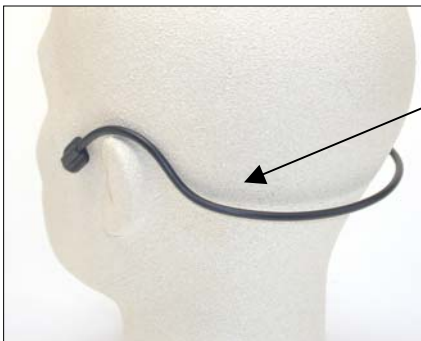

Whisper series lightweight headsets.

Whisper headsets for two-way communications. Connection to Motorola, Icom and Kenwood hand portable radios (other models available on request). Behind-the-head neckband ensures the headset will not fall off when running or during other physical activities.

- Noise cancelling flexi boom microphone ensures clear concise communication
- Microphone flicks-up out of the way when not in use
- Twin earpieces or single earpiece versions
- Heavy duty cables for excellent durability
- Easy-to-use in-line PTT (press-to-talk) with cable clip
- Versions to suit most radios

Code: W3000-****(dual earpieces with neckband)

Code: W4000-****(single earpiece with neckband)

Behind the head neckband on W4000 series.

In-Line PTT on W3000/W4000

W3000-ICOM-Twin
Lightweight behind-the-head
headset for 2 PMR's