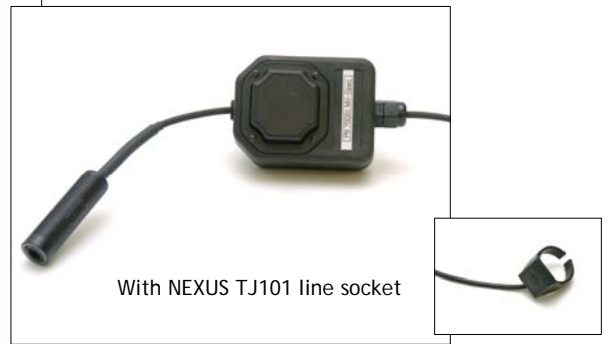

# PTT 2000, 3000 & 7000

Press-to-Talk (PTT) Switches designed to maximise flexibility between headsets and Radios.

## PTT 7000 Heavy-Duty Waterproof PTT designed for use in the most demanding environments.

- Waterproof rugged design
- Matte black
- Available with either click or silent switch
- Optional switch guard for use under clothing to prevent accidental activation
- 3.5mm AUX socket for connecting remote PTT
- Either hard-wired or detachable connection
- Versions to suit most radio types
- Can be adapted to suit most requirements

With NEXUS TJ101 line socket

## PTT2000 Nexus detachable Press-to-Talk switch

- Compact but rugged design
- Black body with robust click switch
- Crocodile clip for attaching to clothing
- Compatible with headsets that have TP120 plugs
- Versions to suit most radio types