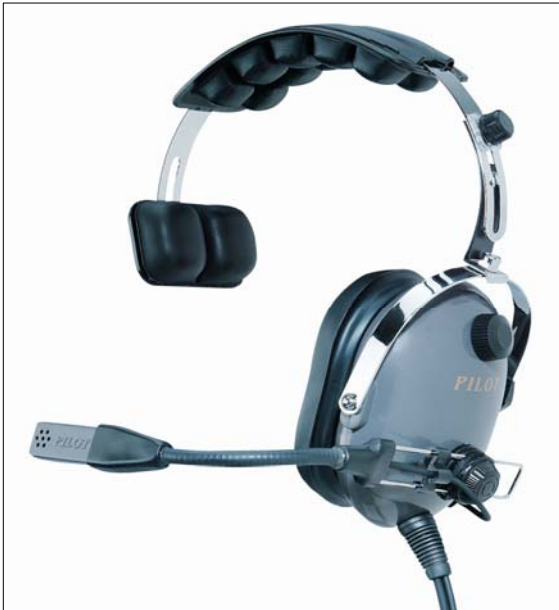

Whisper series lightweight headsets.

W5000 dual earpiece

Whisper headsets for two-way communications. Connection to Motorola, Icom and Kenwood hand portable radios (other models available on request). Behind-the-head neckband ensures the headset will not fall off when running or during other physical activities. Rugged build quality for increased durability.

- Flexi boom microphone ensures clear communication
 - Microphone flicks-up out of the way when not in use
 - Twin earpieces
 - Heavy duty cables for excellent durability
 - Easy-to-use in-line PTT (press-to-talk) with cable clip
 - Versions to suit most radios
 - Can be customised to suit individual requirements
- Code: W5000-**** (dual earpieces with metal neckband)

BULLET Splash-Proof lightweight headset

- **SPLASH-PROOF** flexi boom microphone ensures clear communication
 - Splash-proof earphone
 - Heavy duty cables for excellent durability
 - Easy-to-use in-line PTT (press-to-talk) with cable clip
 - Versions to suit most radios
 - Can be customised to suit individual requirements
- Code: CS-BL41****-**

SS1000-Series Single-Sided Heavy Duty Headset.

- Single ear cup with fully adjustable boom microphone
- Heavy duty build for increased durability
- Dynamic or Electret microphone available
- Microphone can be fully rotated to give left or right handed use
- Can be supplied un-terminated
- In-line or cup mounted PTT
- Audio Volume control
- Padded headband for excellent comfort